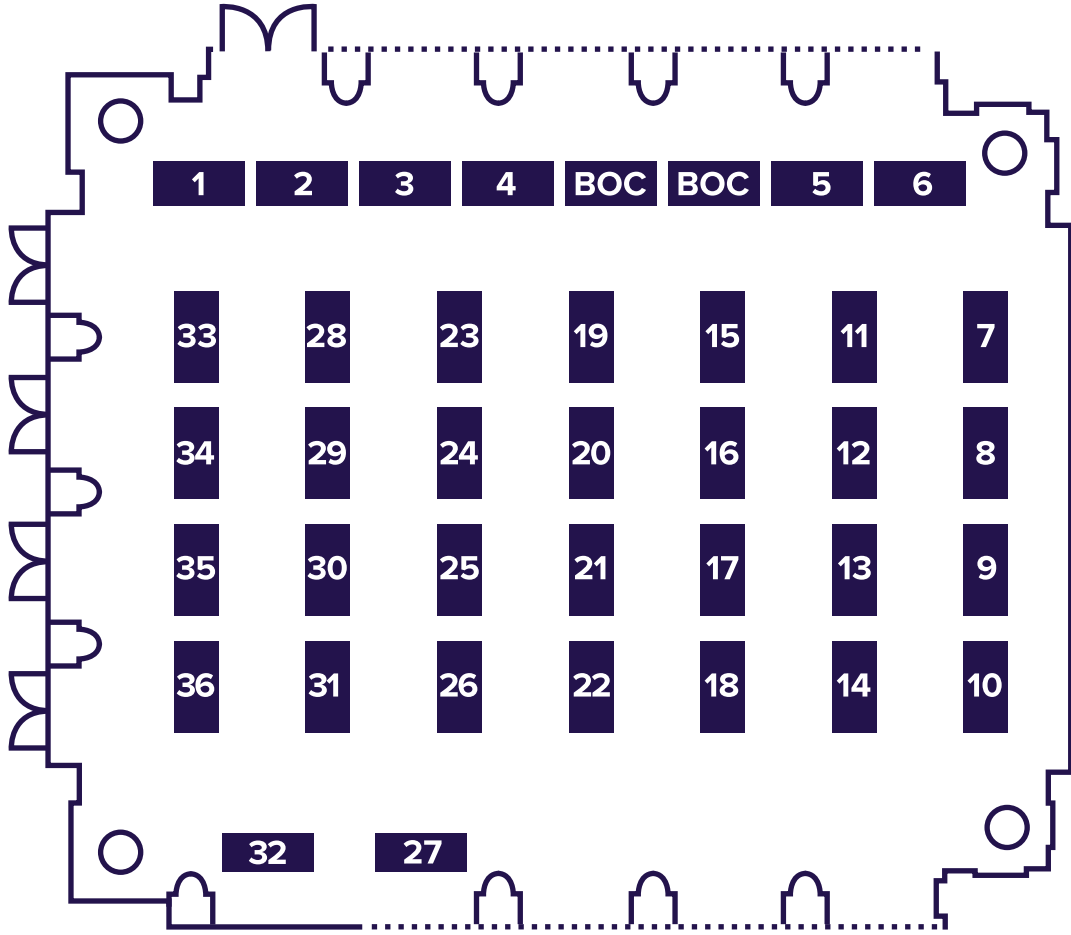

# FOUNDERS DAY 2024 EXHIBITORS MAP

- |                                  |                                  |                                      |                                       |
|----------------------------------|----------------------------------|--------------------------------------|---------------------------------------|
| <b>1</b> Pride Resource Partners | <b>11</b> Skanska USA            | <b>21</b> Construction Testing Svcs. | <b>31</b> Pacific Gas & Electric      |
| <b>2</b> VST Engineering         | <b>12</b> Comcast                | <b>22</b> The Montez Group           | <b>32</b> AECOM                       |
| <b>3</b> STV                     | <b>13</b> Concrete Exchange      | <b>23</b> Allah Contracting          | <b>33</b> Flatiron                    |
| <b>4</b> McCarthy                | <b>14</b> XL Construction        | <b>24</b> POSH Energy                | <b>34</b> Ghirardelli Associates, Inc |
| <b>5</b> Swinerton               | <b>15</b> Procure                | <b>25</b> Southern Cal. Gas Co.      | <b>35</b> Granite Construction        |
| <b>6</b> Keller North America    | <b>16</b> InnoActive             | <b>26</b> Linarc                     | <b>36</b> Kiewit                      |
| <b>7</b> NAWIC                   | <b>17</b> Novatech               | <b>27</b> Webcor Builders            | <b>BOC</b> BuildOUT California        |
| <b>8</b> CIEF                    | <b>18</b> Towill                 | <b>28</b> Gilbane Building Co.       | <b>BOC</b> BuildOUT California        |
| <b>9</b> WCOE                    | <b>19</b> ProcureSpark           | <b>29</b> Klein Financial Services   |                                       |
| <b>10</b> VIB Network            | <b>20</b> Double Jack Industries | <b>30</b> San Diego Gas & Electric   |                                       |